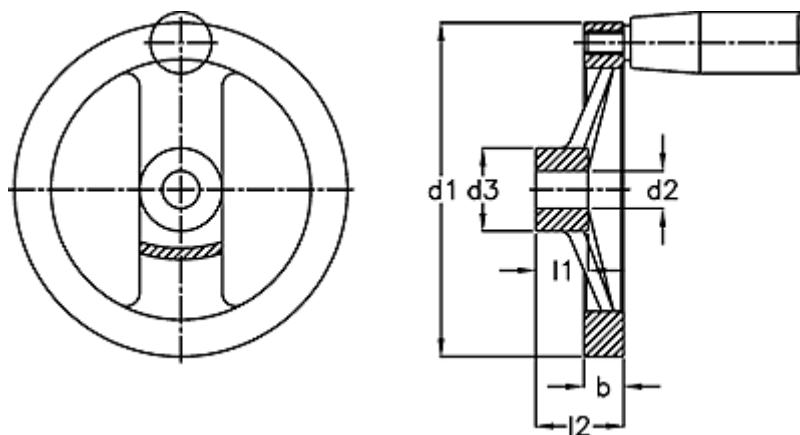

# Data Sheet

Article number: 201174332  
Description: E+G Handwheel  
GN 324-200-K18-R

## Measures

b	= 20.5
d1	= 200
d2 H7	= 18
d3	= 42
Handle	= 26
l1	= 24
l2	= 45